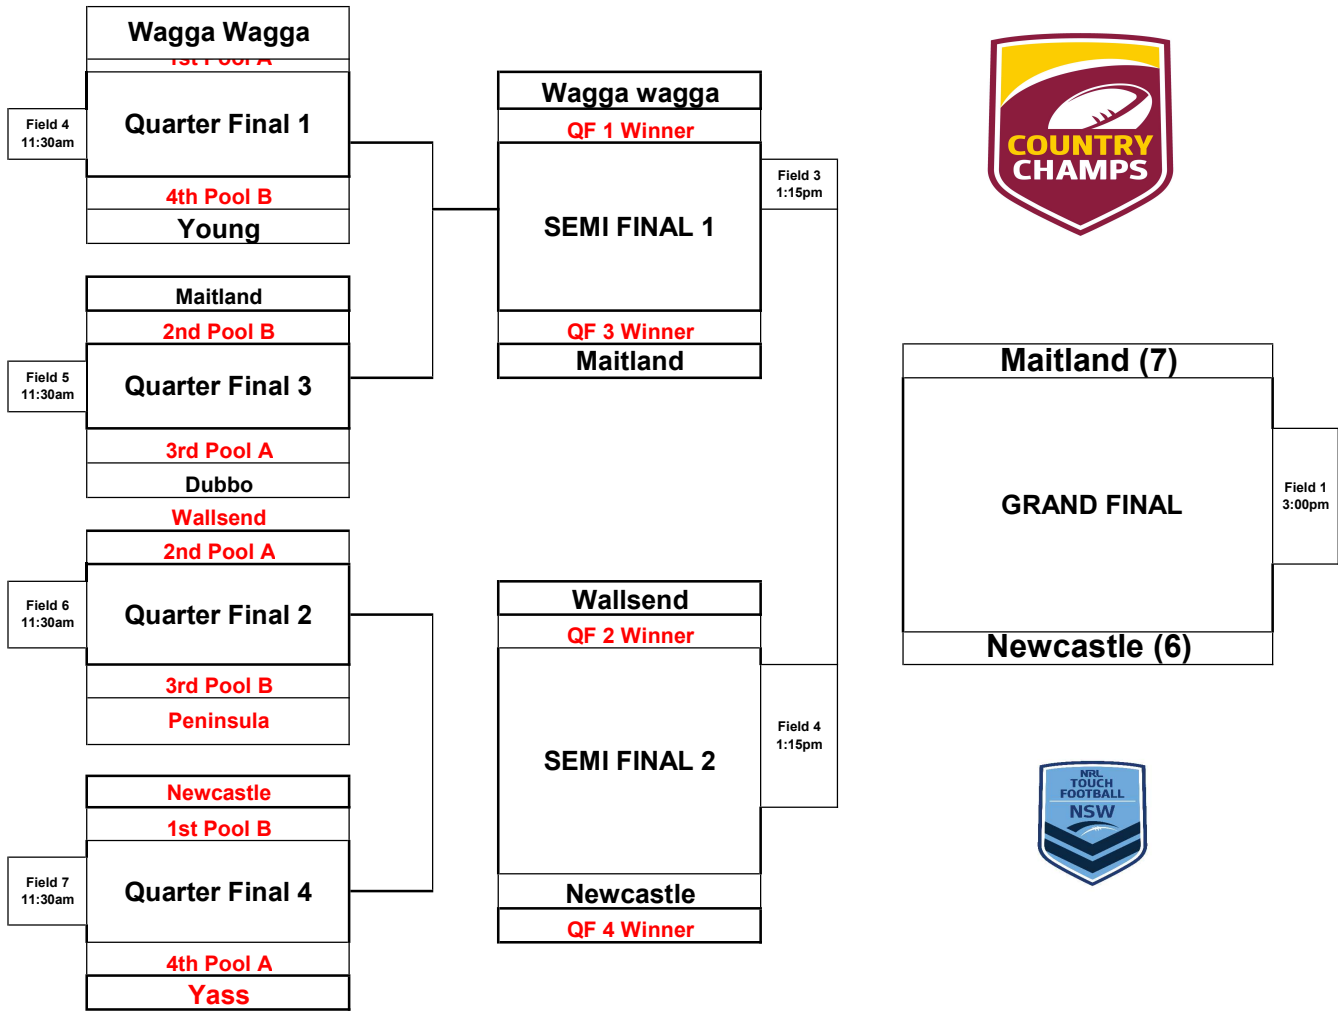

MEN'S 20

Pool B(1) v Pool A (4)
Final Series: 8 Team Final Series
 QF1: Pool A 1st vs Pool B 4th, QF2: Pool A 2nd vs Pool B 3rd
 QF3: Pool B 2nd vs Pool A 3rd, QF 4: Pool B 1st vs Pool A 4th
 SF1: QF1 Winner v QF3 Winner SF2: QF2 Winner v QF4 Winner
 GF Winner SF1 v Winner SF2