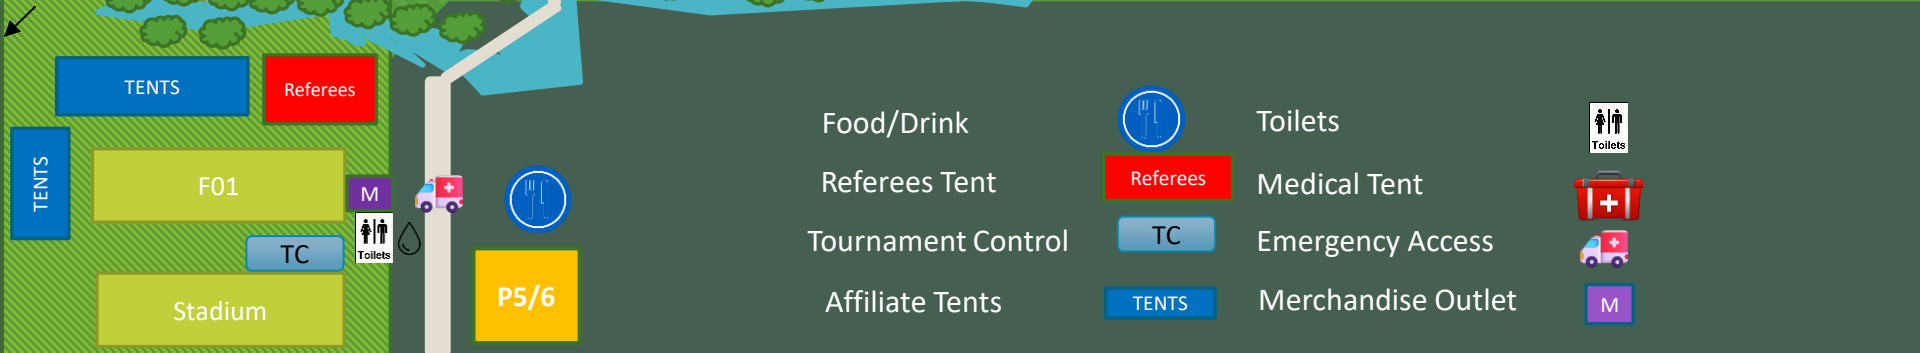

State Cup Venue Map 2024

Tuffins Lane

Boundary Street

- Food/Drink
- Referees Tent
- Tournament Control
- Affiliate Tents
- Toilets
- Medical Tent
- Emergency Access
- Merchandise Outlet